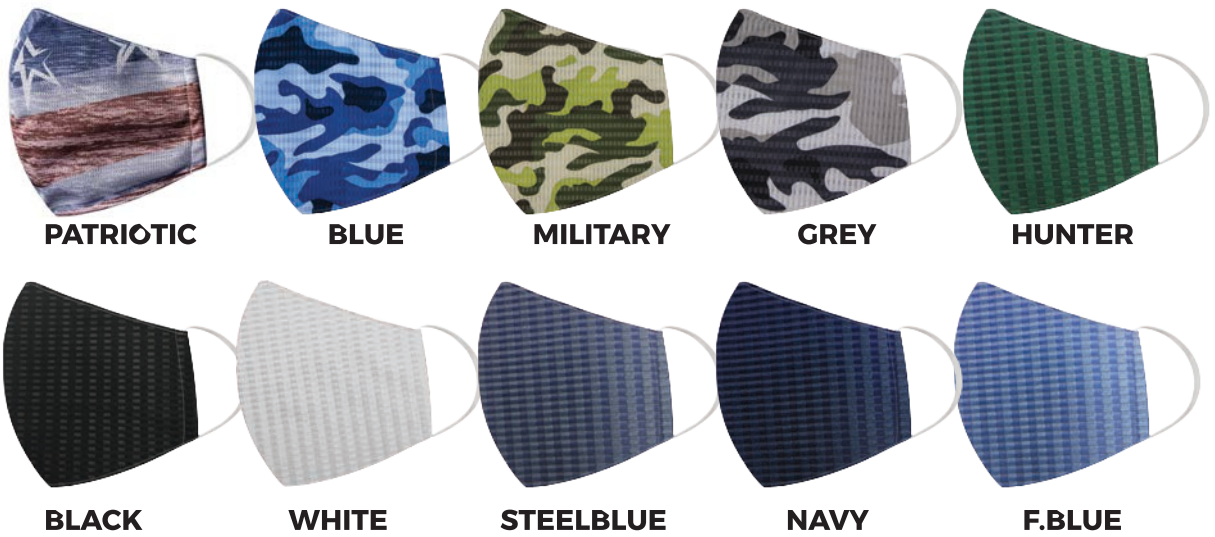

Order Details:

1. Each package includes 10 masks (same size and color)
 - \$100(A) Flag color (patriotic)
 - \$80(A) Camo color
 - \$80(A) Solid color
2. Each package (10 masks) gets 50 free filter inserts.
3. Additional filter inserts available at \$20(A) for 100 pieces of filter inserts.
4. Custom branded logo available at \$11/pc (A) for 144 minimum. (BCM fabric)
5. For available inventory E-mail Union@Tmdesigncorp.com
6. "Large" (5.5"H x 9"W) is for adult. "Small" (5"H x 8"W) is for smaller adult or youth
7. Place order to Union@Tmdesigncorp.com **Or Call 1-800-836-2413**

Material:

Patriotic Masks

Exterior: Bamboo Charcoal Mesh (BCM)
Lining: 100% Cotton Gauze

Camo Solid Colors

Exterior: Drop Needle Check(DNC), 100% Dry Wicking Poly
Lining: 100% Cotton Gauze

Filters

100% Polypropylene, washable