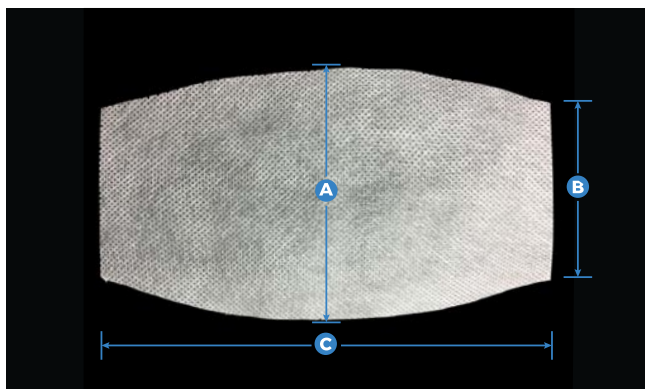

Order Details:

1. Each package includes 10 masks (same size and color)
 - \$100(A) Flag color (patriotic)
 - \$80(A) Camo color
 - \$80(A) Solid color
2. Each package (10 masks) gets 50 free filter inserts.
3. Additional filter inserts available at \$20(A) for 100 pieces of filter inserts.
4. Custom branded logo available at \$11/pc (A) for 144 minimum. (BCM fabric)
5. For available inventory E-mail Union@Tmdesigncorp.com
6. "Large" (5.5"H x 9"W) is for adult. "Small" (5"H x 8"W) is for smaller adult or youth
7. Place order to Union@Tmdesigncorp.com **Or Call 1-800-836-2413**

Material:

Patriotic Masks

Exterior: Bamboo Charcoal Mesh (BCM)
Lining: 100% Cotton Gauze

Camo Solid Colors

Exterior: Drop Needle Check(DNC), 100% Dry Wicking Poly
Lining: 100% Cotton Gauze

Filters

100% Polypropylene, washable

Extra Protection with Filter Insert

Inside Pocket for
Extra Filter Inserts

Filter Specification

100% Polypropylene (PP)

	A	B	C
S	3 $\frac{3}{4}$ "	2 $\frac{1}{2}$ "	7"
L	4 $\frac{1}{2}$ "	2 $\frac{3}{4}$ "	7 $\frac{1}{2}$ "