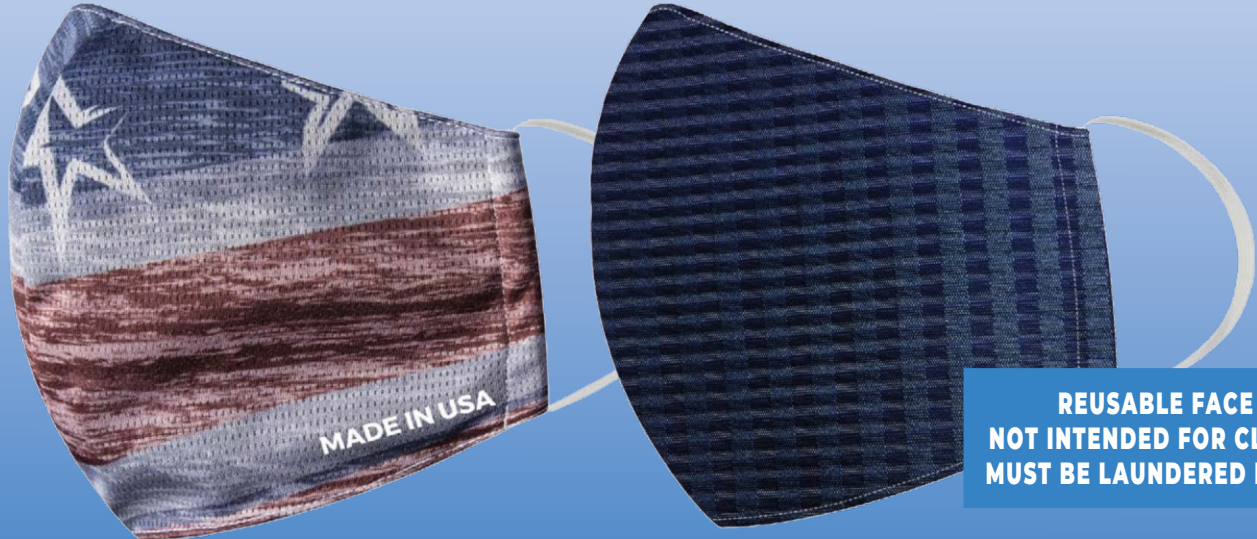

Union Shirts

.com

USA Made and GCIU/IBT Printed

GCC/IBT 1156

REUSABLE FACE MASK
NOT INTENDED FOR CLINICAL USE
MUST BE LAUNDERED BEFORE USE

* Environmentally friendly * Non-medical Grade * Machine washable *
* Washable filter lining included * Extra filters available *

Order Details:

1. Each package includes 10 masks (same size and color)
 - \$100(A) Flag color (patriotic)
 - \$80(A) Camo color
 - \$80(A) Solid color
2. Each package (10 masks) gets 50 free filter inserts.
3. Additional filter inserts available at \$20(A) for 100 pieces of filter inserts.
4. Custom branded logo available at \$11/pc (A) for 144 minimum. (BCM fabric)
5. For available inventory E-mail Union@Tmdesigncorp.com
6. "Large" (5.5"H x 9"W) is for adult. "Small" (5"H x 8"W) is for smaller adult or youth
7. Place order to Union@Tmdesigncorp.com **Or Call 1-800-836-2413**

Material:

Patriotic Masks

Exterior: Bamboo Charcoal Mesh (BCM)
Lining: 100% Cotton Gauze

Camo Solid Colors

Exterior: Drop Needle Check(DNC), 100% Dry Wicking Poly
Lining: 100% Cotton Gauze

Filters

100% Polypropylene, washable